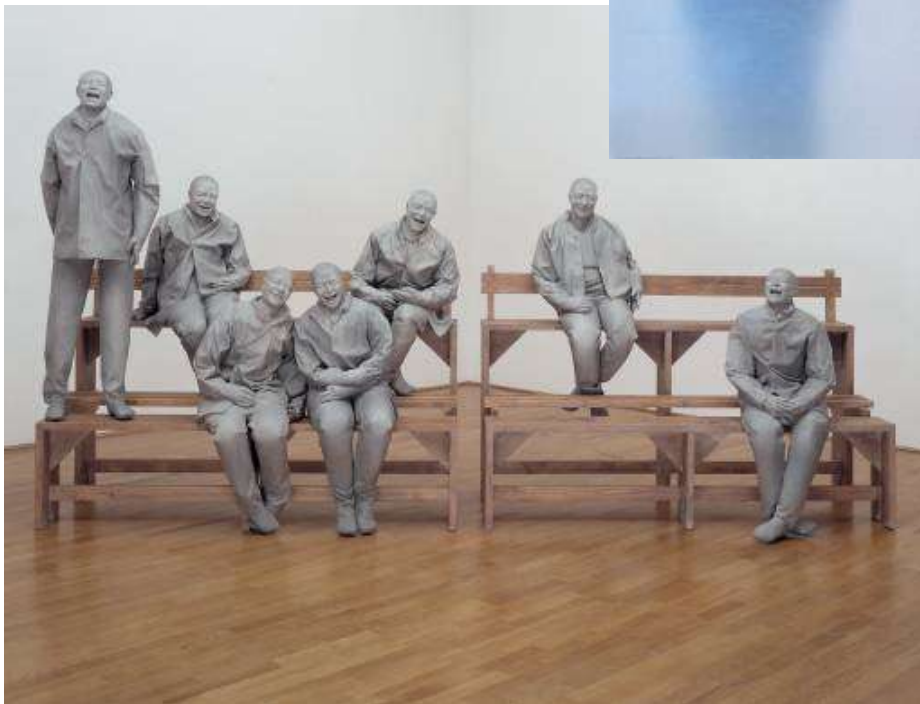

Juan Muñoz- Towards the Corner 1998