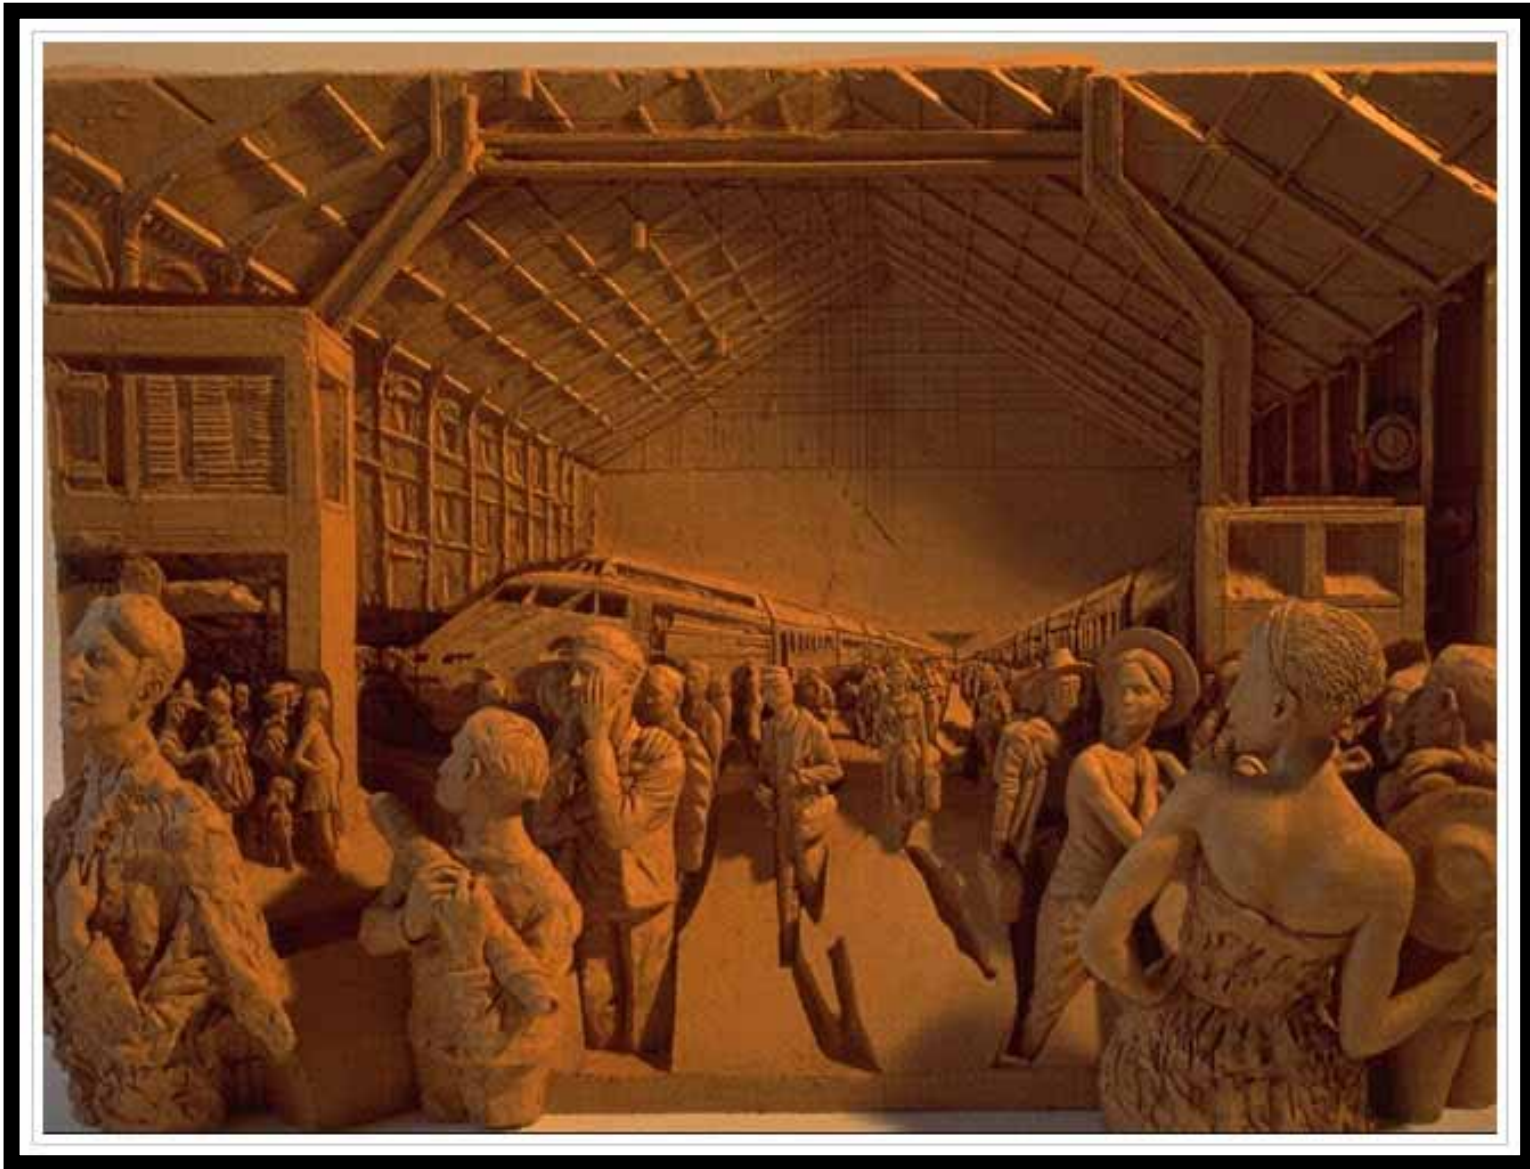

## *Real Events*

Artists have often produced powerful work in response to real events. Examples include, Frida Kahlo's *The Broken Column*, Claude Monet's *La Rue Montorgueil, Fête du 30 Juin 1878*, Pablo Picasso's *Guernica* and Rebecca Horn's installation *Concert for Buchenwald*.

From your research into such examples, produce your own work inspired by a real event.

Picasso 1937 Guernica Spanish Civil War

Horn, Rebecca Concert for Buchenwald installation

Kahlo Frida 1944 The Broken Column

Monet Rue Montorgueil Decked out with Flags

Monet La Rue Montorgueil Fete du 30 Juin 1878

Day, Paul Going on Holiday

Day, Paul Opening Spaghetti Junction

Day, Paul Eurostar

Howson Peter 2000 The first step

Lotte, Andrea Twin Towers from the Hudson River

Wilson Edward 1903 Sledge Hauling on the Great Ice Barrier

French School Amerigo Vespucci

Nolan Sydney Antarctica

Turner Joseph 1831 Voyage of Columbus study