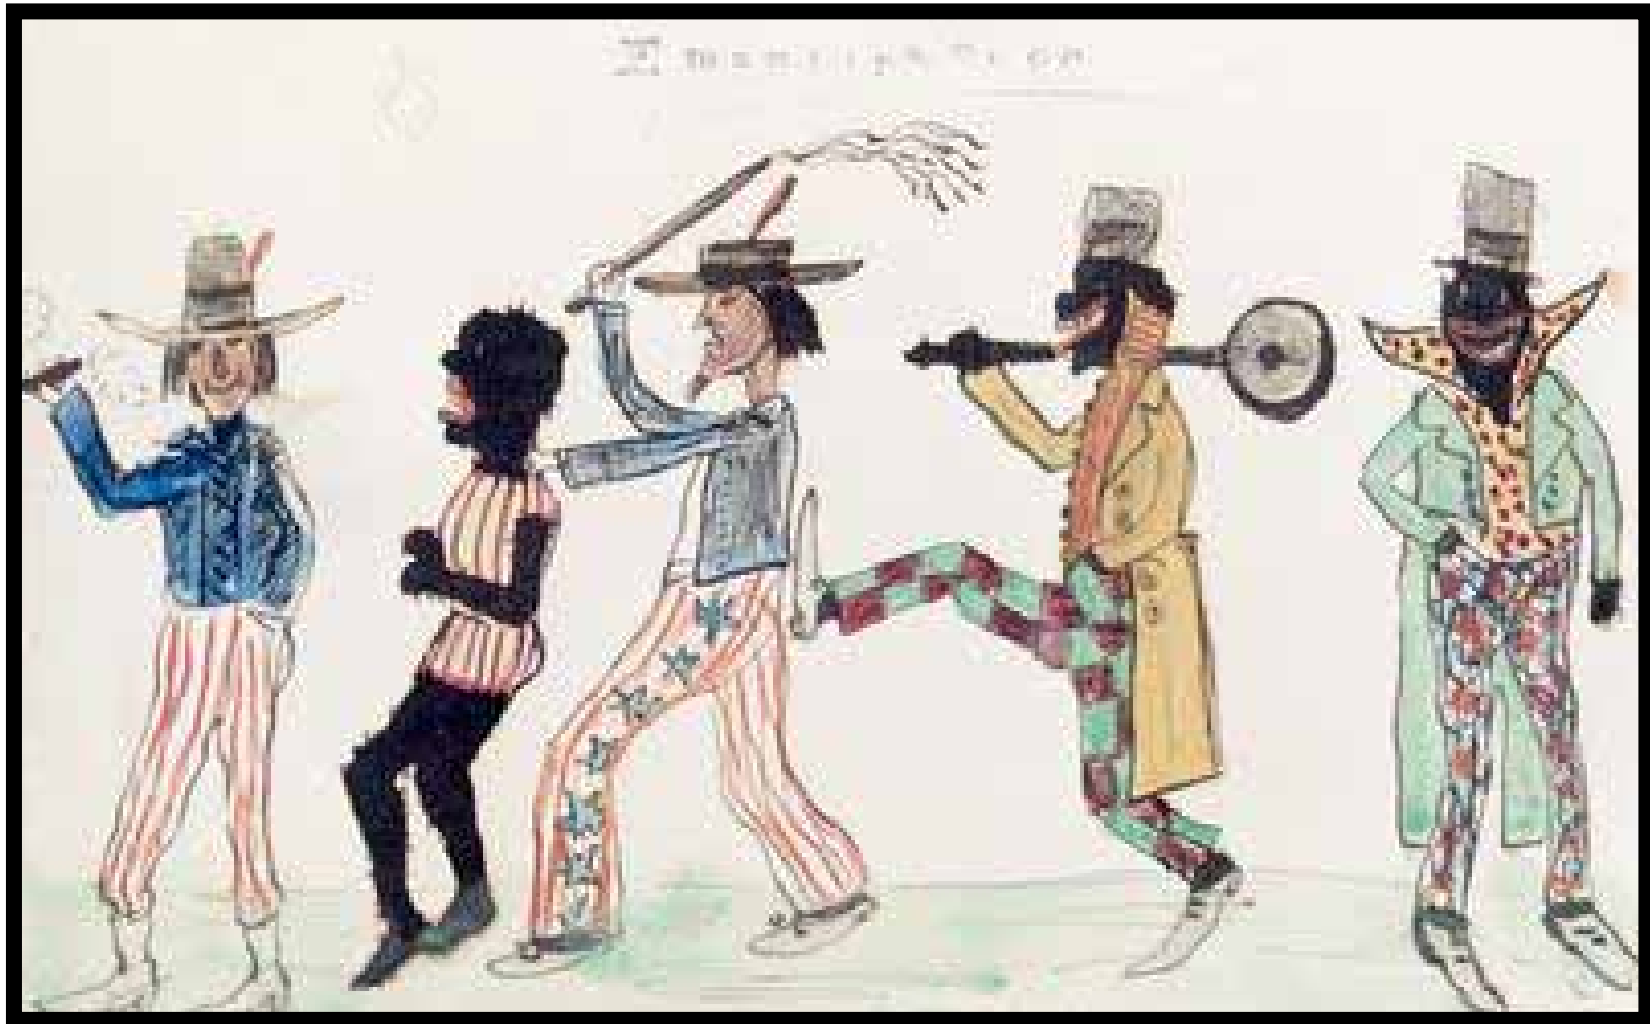

American School c 1860 Emancipation