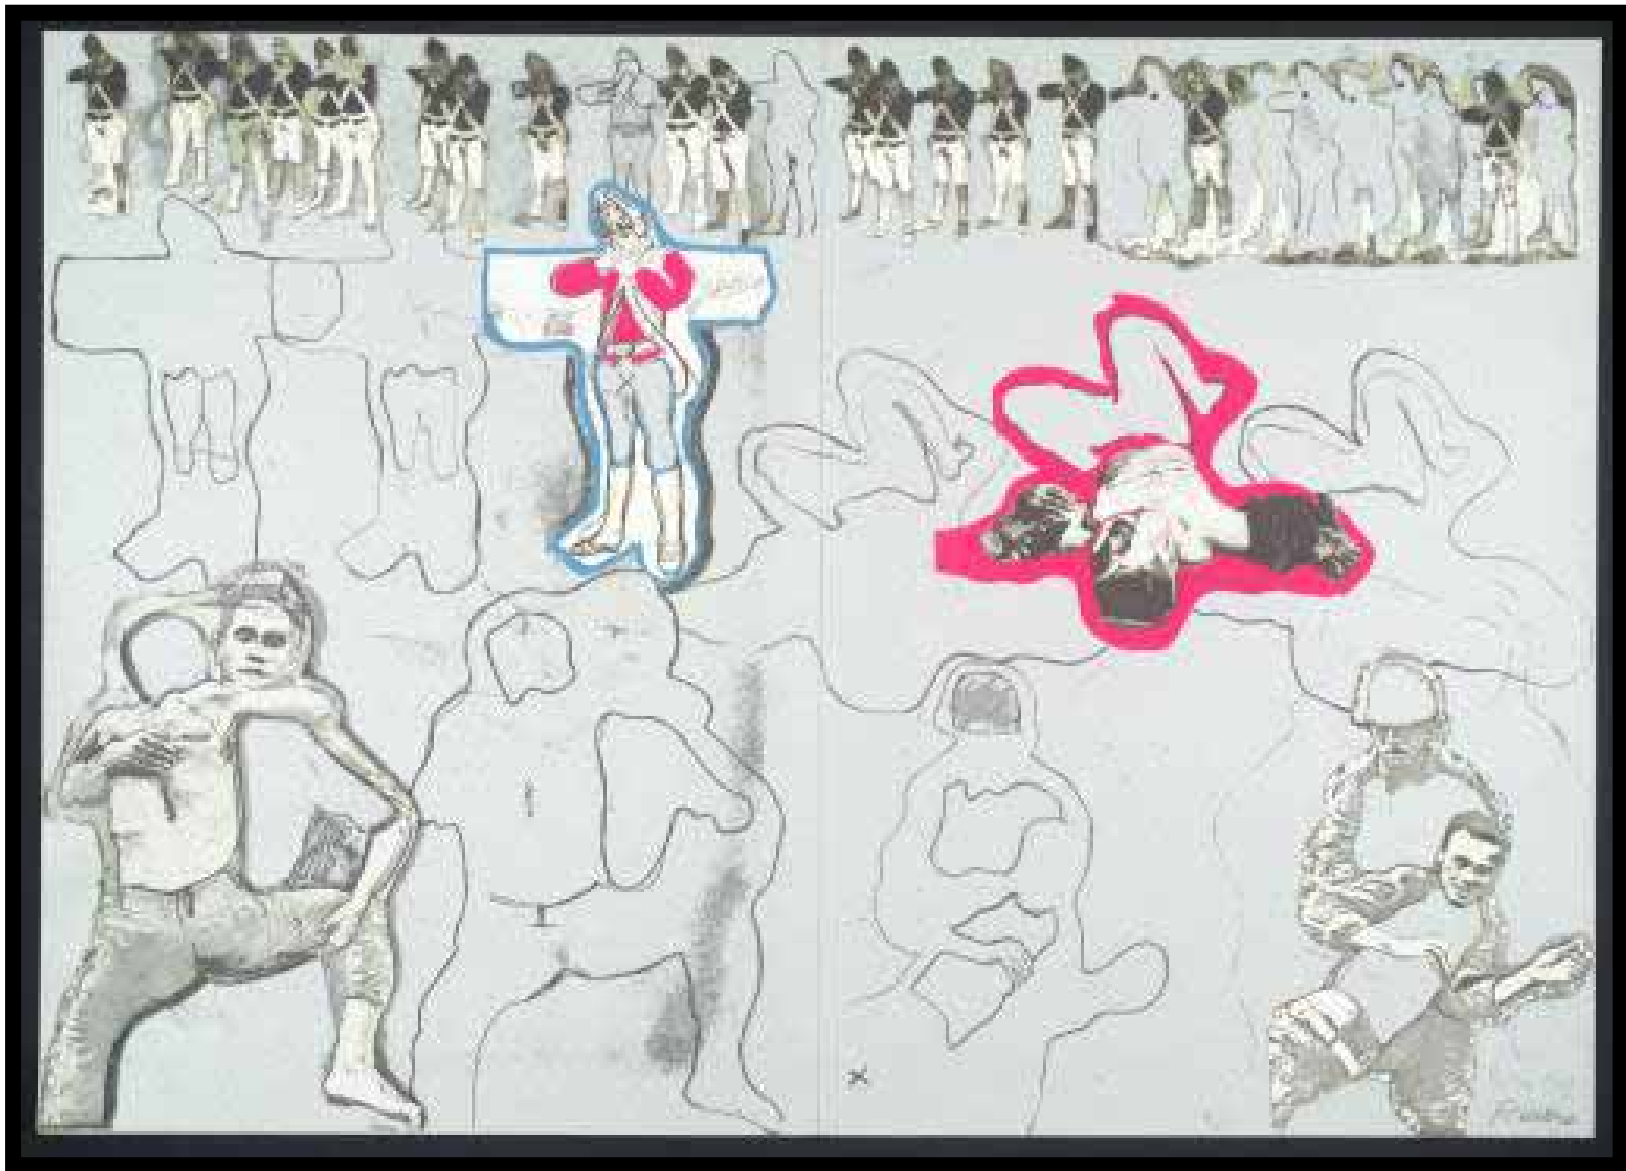

Rivers Larry 1970 Those who Fire, those who run