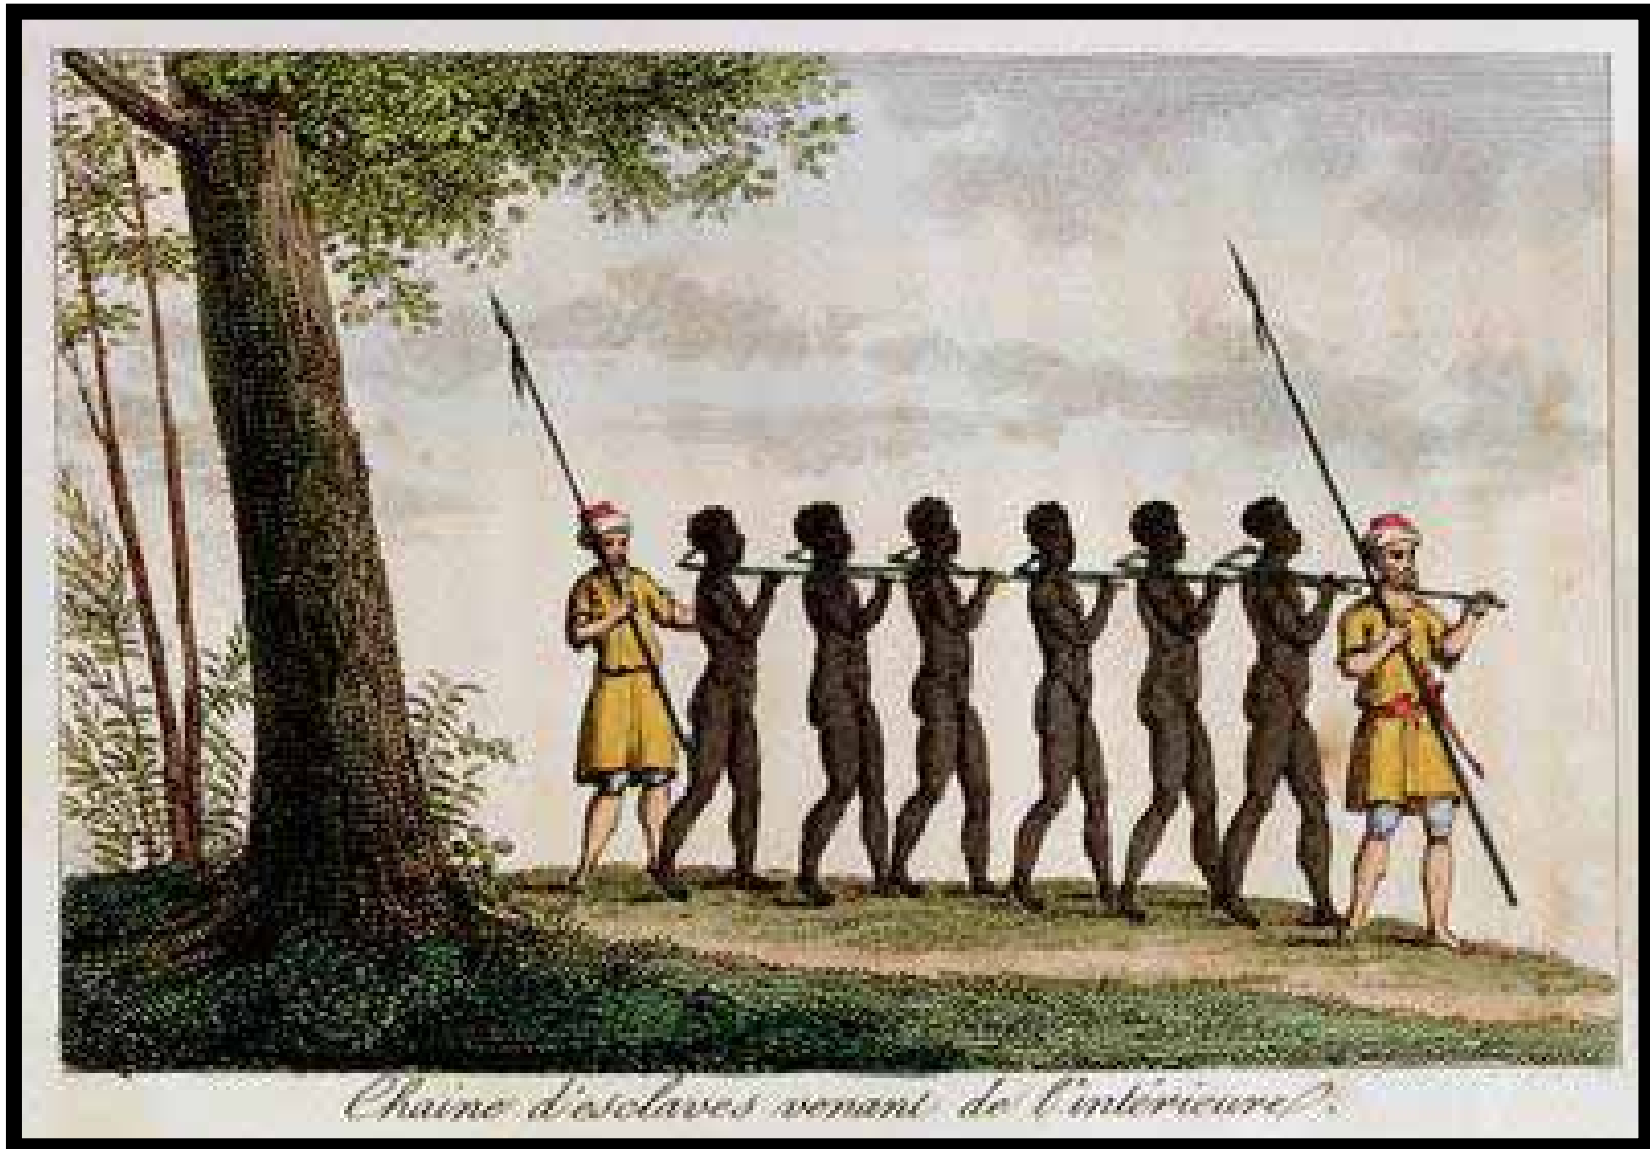

French School 1814 Slaves being led to west african coast