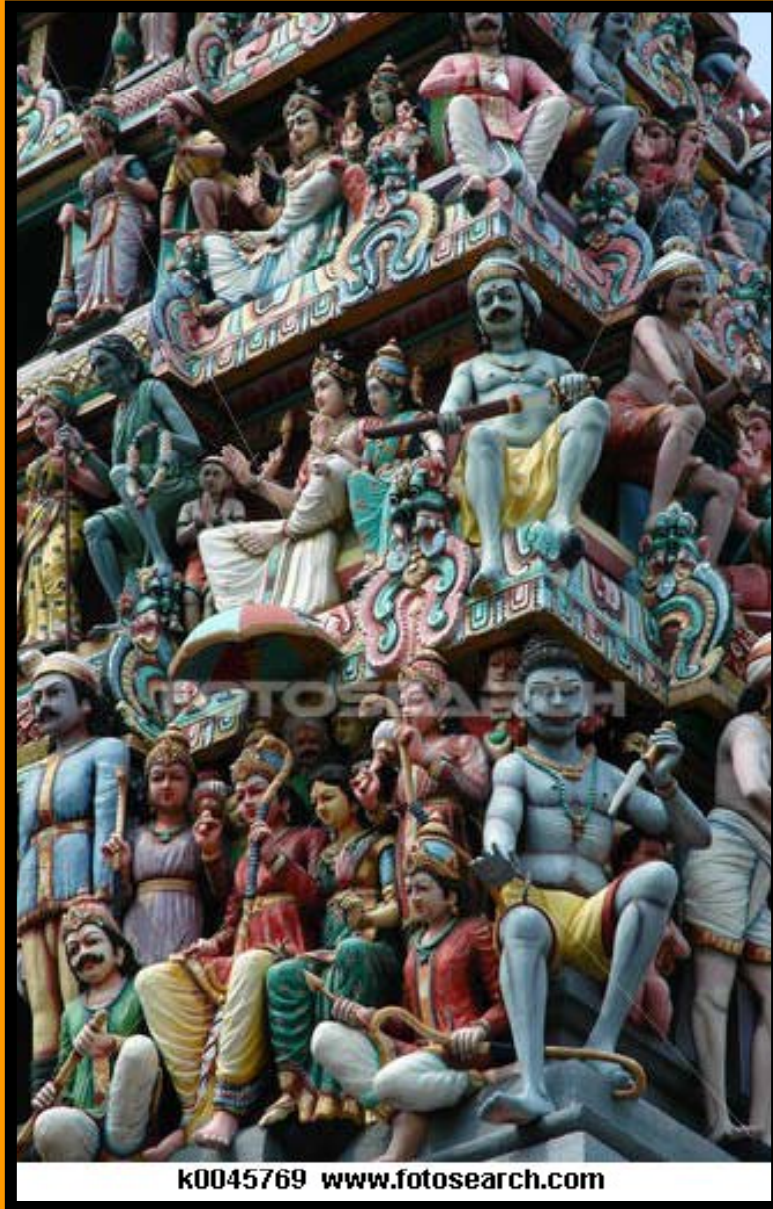

Hindu Temple Art