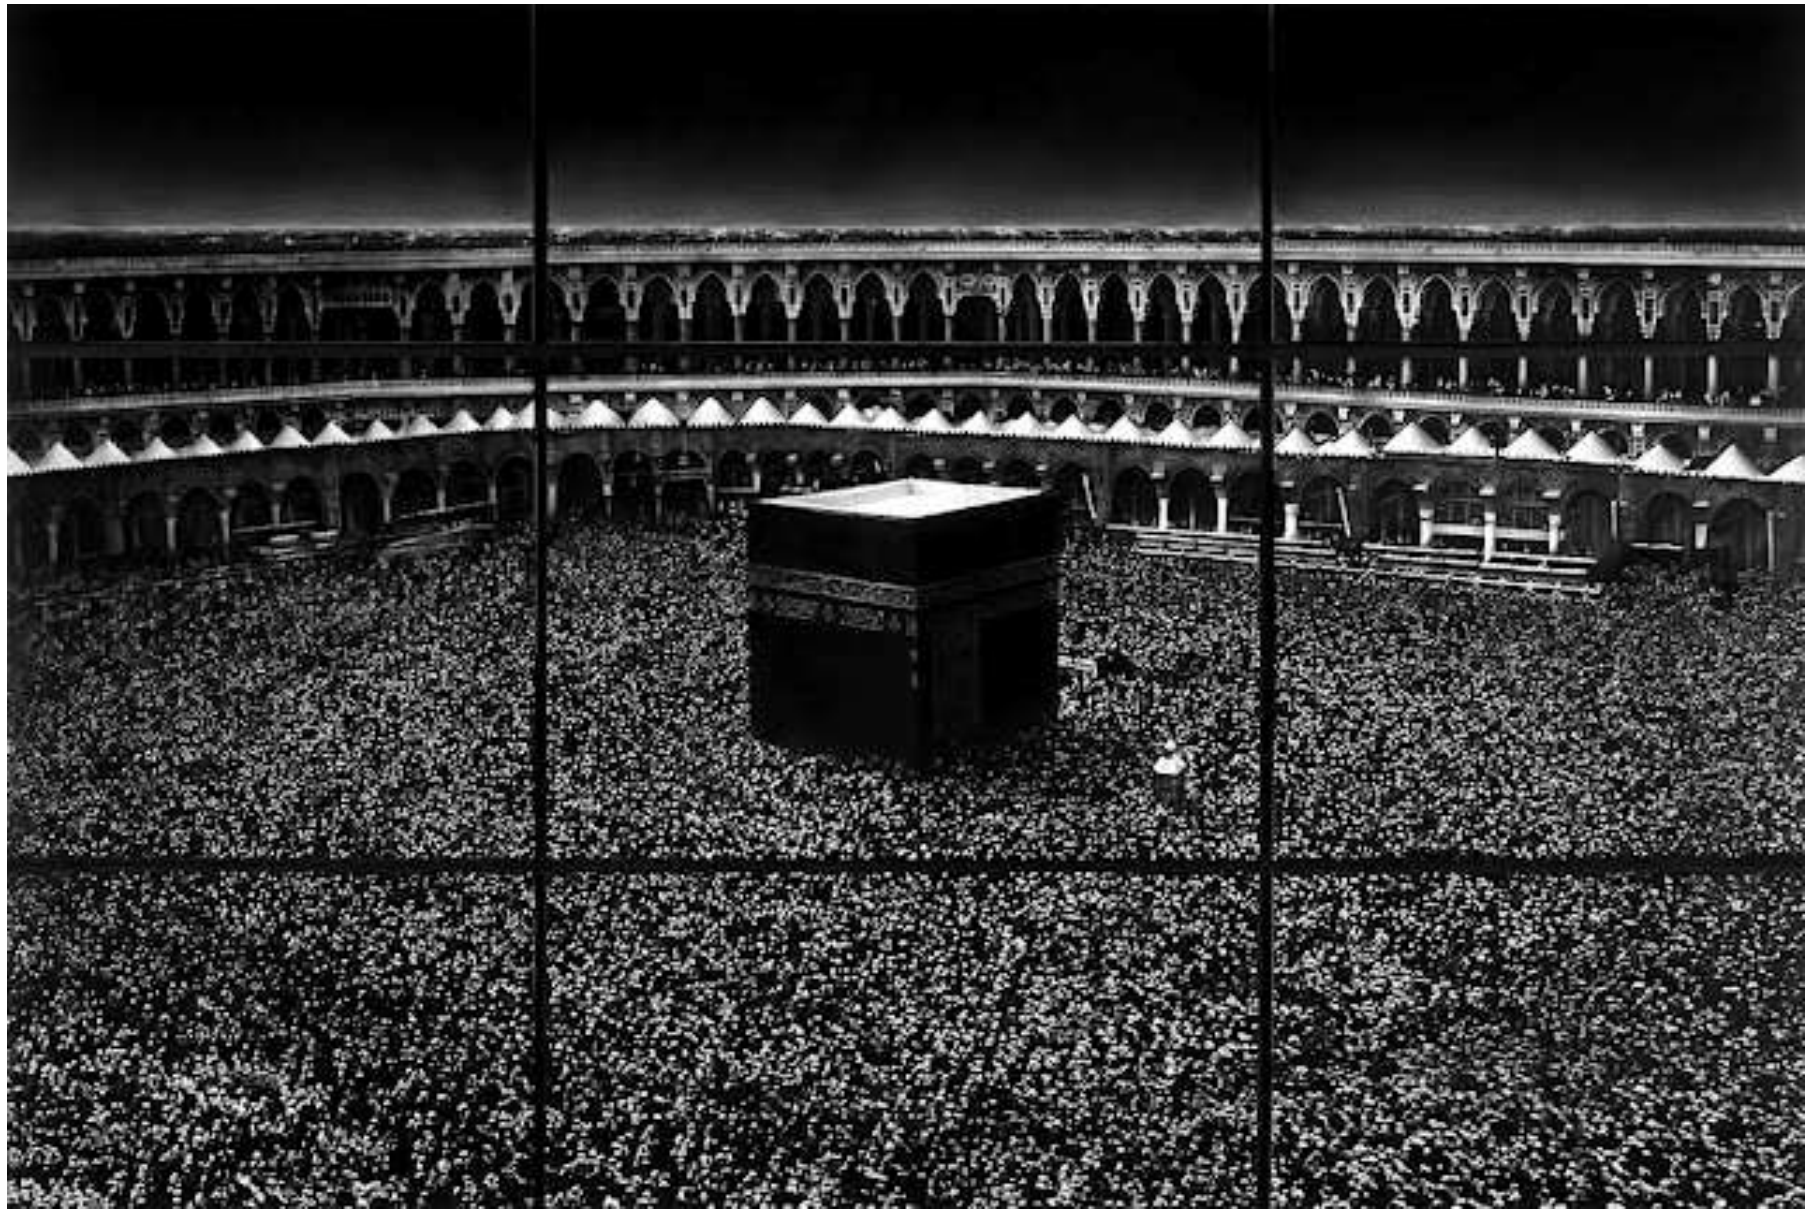

# Journeys

Ansel Adams

Ansel Adams

Three Fates Birth of Athena sculpture in reality at British Museum

Claude Monet 1873

Robert Longo Mecca

Robert Longo St Peters 2011

Robert Longo- Untitled (Caddy)- 2009

Robert Longo Untitled Black Car 1996

Warhol

Monet Station Exterior 1877

Monet The Gare Saint Lazare Arrival of a Train

Turner Rain, Steam, Speed

Robert Rauschenberg

Rauchenberg Monogram

Joseph Cornell Box with Bird's Nest and Oak Galls

Model of birth of Athens East pediment of Parthenon

Birth of Athena- East Pediment of the Parthenon, Athens

Sun God Ra Embarking for his daily journey through Egypt