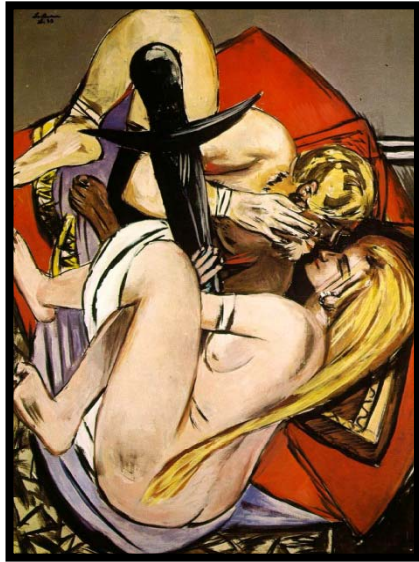

Female Body Art

HCB

FEMALE BODY in ART

Velazquez, Diego Venus at her mirror (Rokeby Venus) c1644

ALMA-TADEMA Sir Lawrence
A Coign of Vantage 1895

ALMA-TADEMA Sir Lawrence
A Favourite Custom 1909

ALMA-TADEMA Sir Lawrence the tepidarium 1881

BECKMANN, Max brother & sister 1933

BELLMER, Hans Spinning Top

BELLMER, Hans The Doll 1936

Boccioni Interior with two female figures 1915

BOWERS, David Fragmented womanhood

BRAQUE, Georges Large
Nude 1908

Bouguereau, Adolphe-William Bathers 1884

BRONZINI, Agnolo An Allegory
(cupid, venus, time & folly) c1540

Carr, Emily Self portrait 1938

BUETTI, Danielle So What 2008

CEZANNE, Paul the three Bathers c1879

Correggio Venus and Cupid c1522

CHADWICK, Lynn High Wind IV 1984