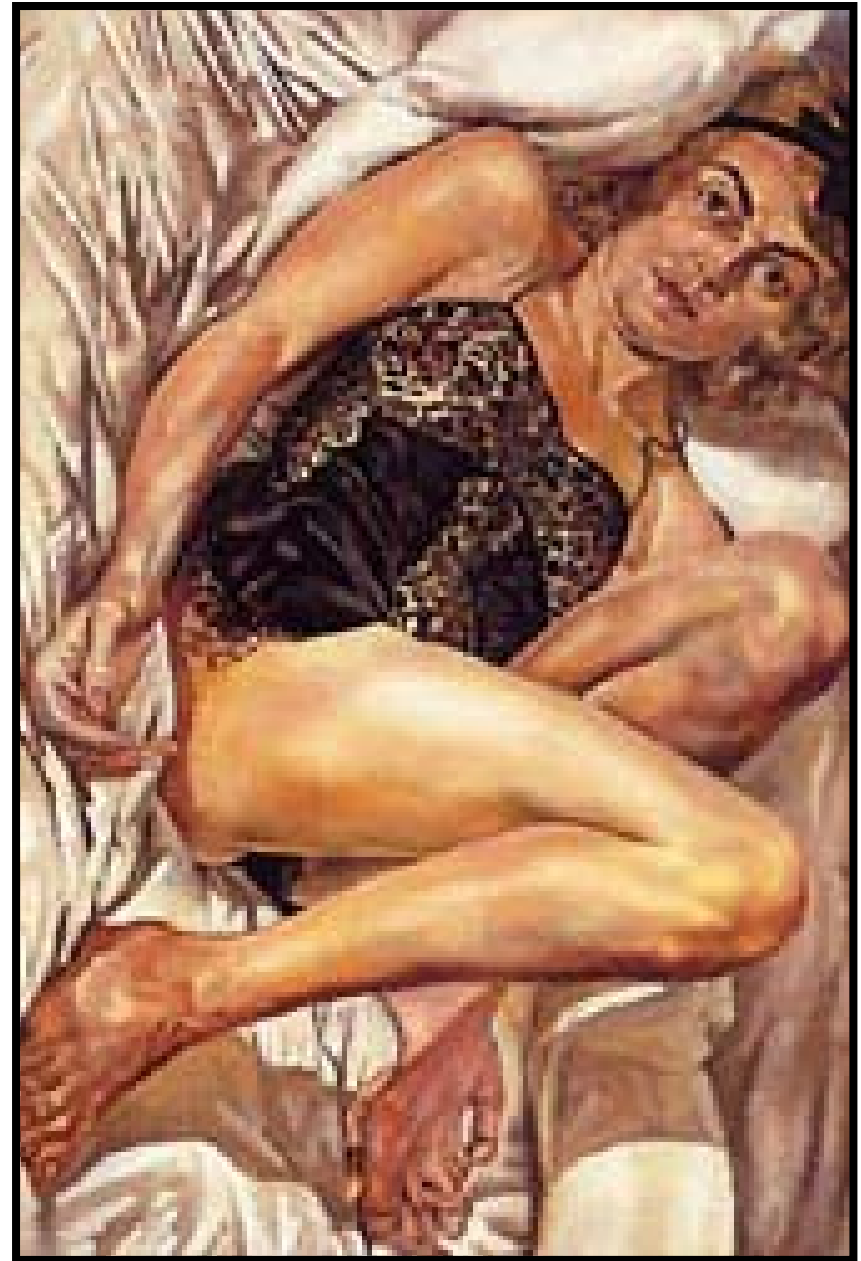

BECKMANN, Max brother & sister 1933

BELLMER, Hans Spinning Top

BELLMER, Hans The Doll 1936

Boccioni Interior with two female figures 1915

BOWERS, David Fragmented womanhood

BRAQUE, Georges Large
Nude 1908

Bouguereau, Adolphe-William Bathers 1884

BRONZINI, Agnolo An Allegory
(cupid, venus, time & folly) c1540

Carr, Emily Self portrait 1938

BUETTI, Danielle So What 2008

CEZANNE, Paul the three Bathers c1879

Correggio Venus and Cupid c1522

CHADWICK, Lynn High Wind IV 1984

Saville Jenny Strategy 1964

Saville Jenny Hybrid 1997

Smith, kiki Lilith 1994

Smith, Kiki Train 1994

TENNESON, Joyce

SPENCER, Stanley Portrait of Patricia Preece 1936

Tintoretto Suzanna at her bath c1560

Titian Venus with mirror c1555