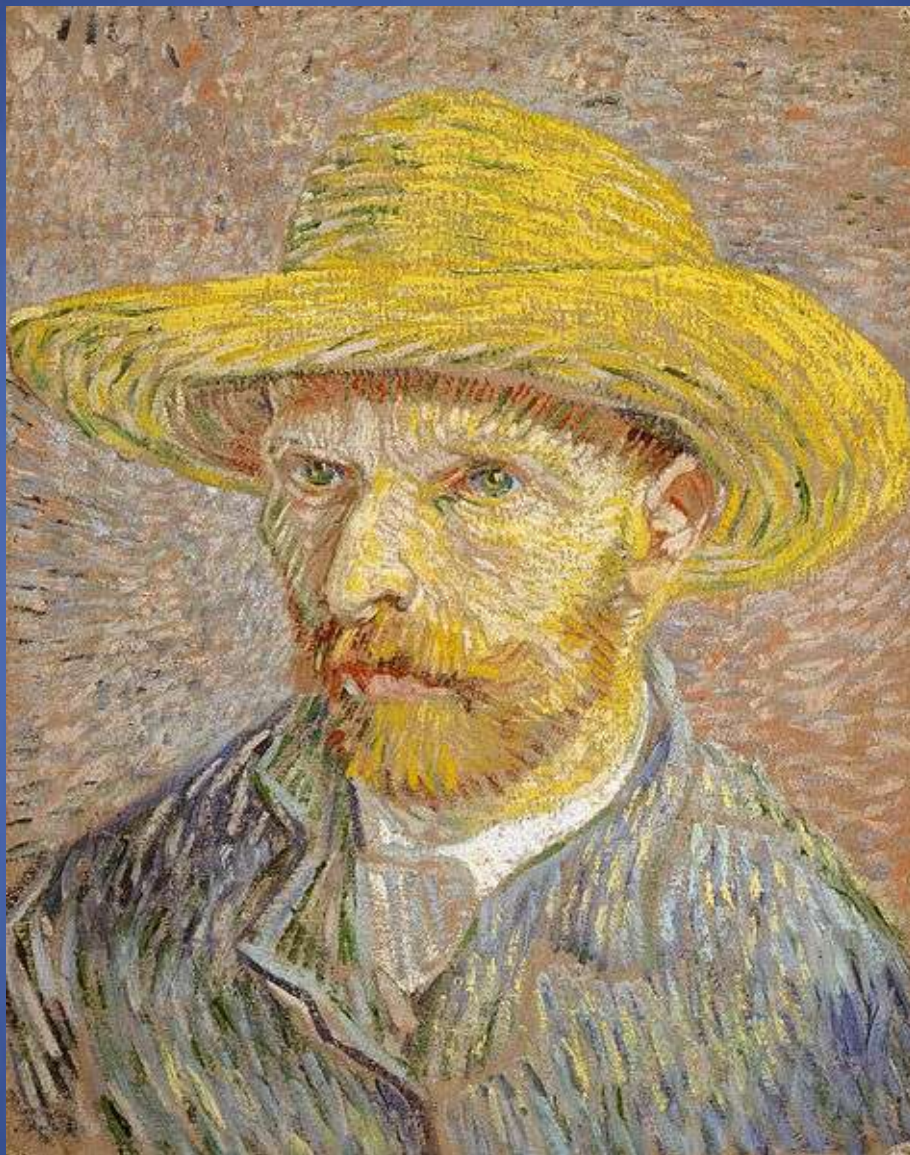

Gauguin- Les Miserables self portrait

Gauguin- self portrait 2

Guigain- self portrait

Harvey, Marcus-Myra 1995

Kiefer sculpture

Kiefer, Anselm- Blumen- 2011

Kiefer, Anselm- Kanfunkelfee- 2009

Kiefer, Anselm- Olympe Fur Victor Hugo- 2005-6

Ofili, Chris- No Woman No Cry 1994

Ofili, Chris- Untitled from Afro Muses- 1995-2005

realistic-finger-painting-chuck-close-4

realistic-finger-painting-chuck-close-5

Shani Rhys Jones- section of self-portrait

Toulouse Lautrec, Henri de- At the Moulin Rouge- 1892-3

Toulouse lautrec-Hangover-1889

Toulouse Lautrec-Jane Avril Poster

Van Gogh-Self Portrait with Straw Hat- 1887