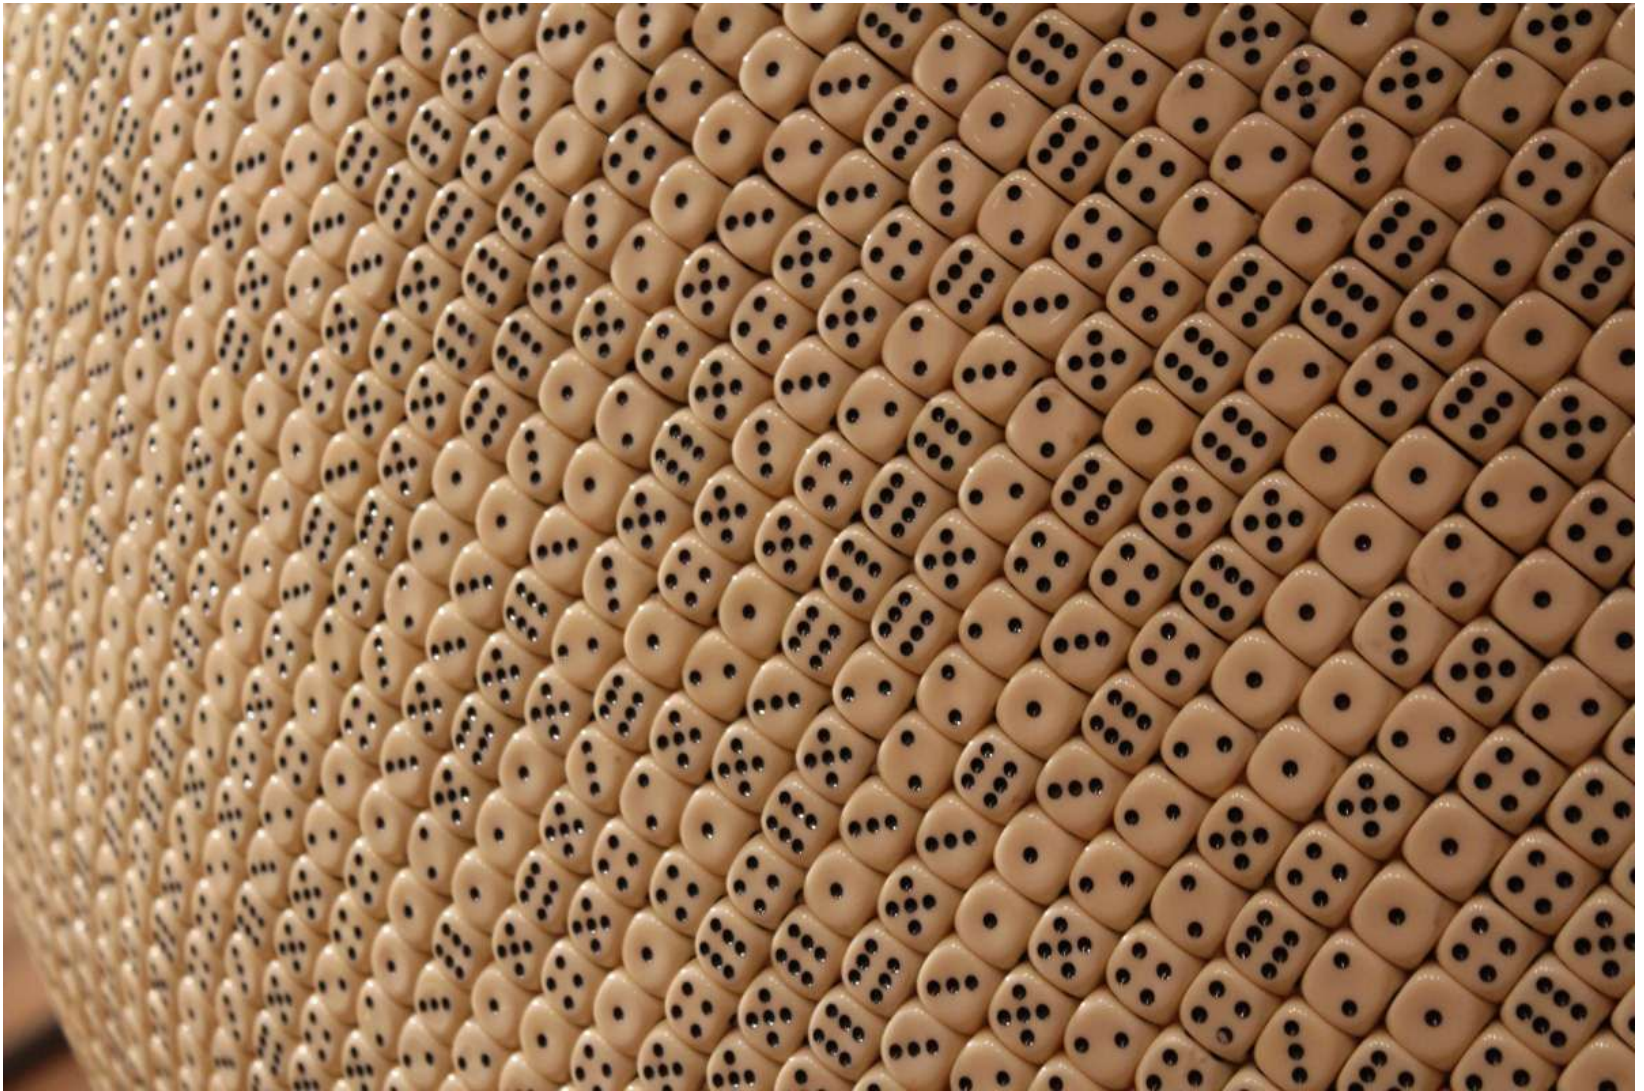

The background of the slide is a dense, repeating pattern of white dice with blue pips, creating a textured, three-dimensional effect. The dice are arranged in a grid-like pattern, with each die slightly offset from the others, giving a sense of depth and movement.

2: Collections (Related Objects)

GCSE Art Exam 2013

Calavera collective Wordly Follies

Cragg Britain seen from the North 1981

Tony Cragg

Tony Cragg Secretions

Tony Cragg Secretions (close up)

Gupta Gandhi's 3 monkeys 2007-8