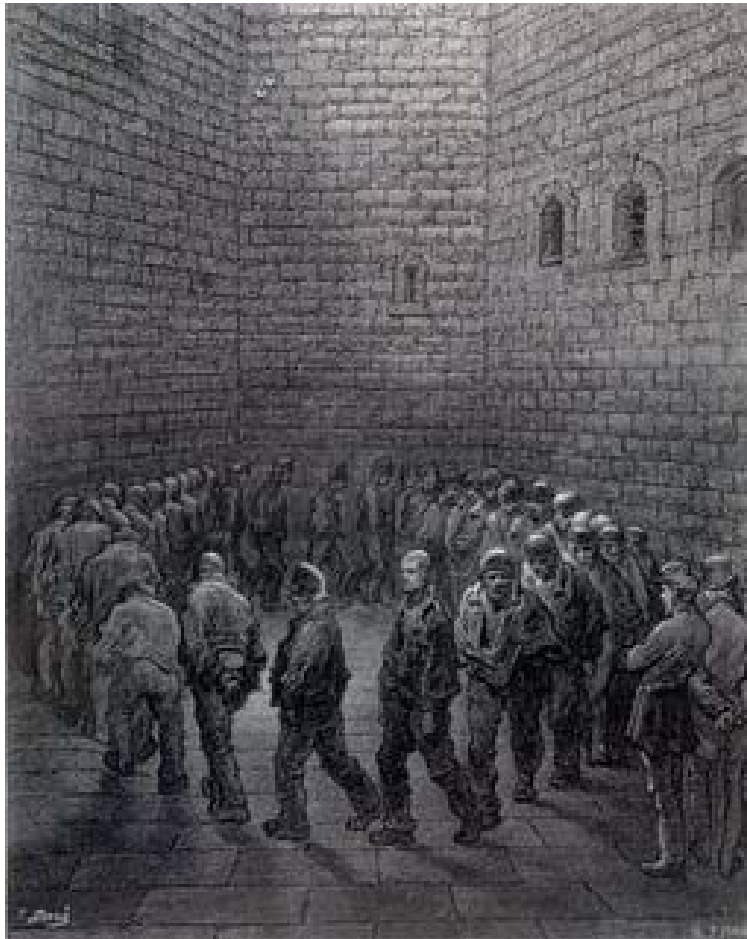

Gustav Dore

Newgate - Exercise Yard Illustration by Gustav Dore from 'London, a Pilgrimage', written by William Blanchard Jerrold (1872)