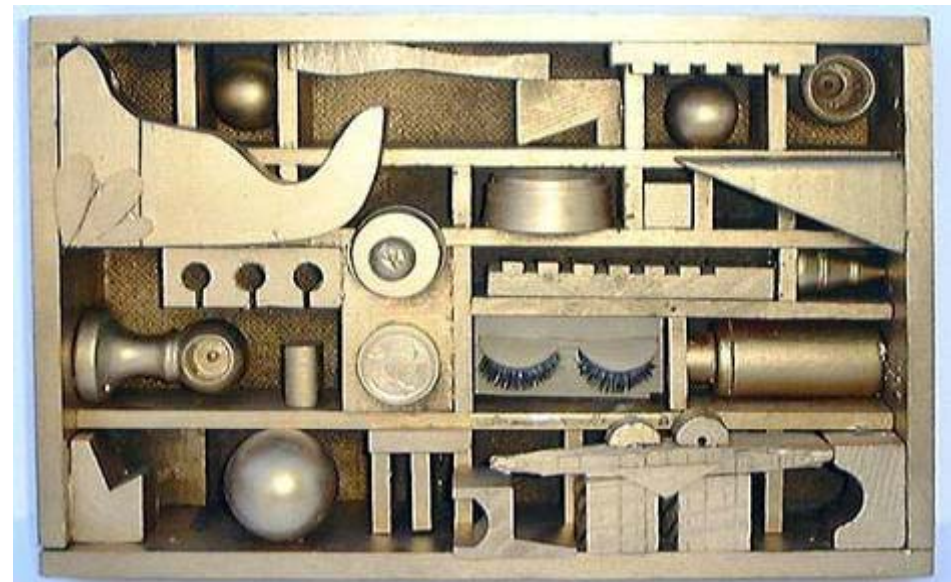

LOUISE NEVELSON

Night Sail View I

Mirror Shadows VIII

*Artists reliquary No 1-
Nevelson's Eyelashes*

DAN PETERMAN

Plastic Economy I

Modern Efficiency 1986

TOM DIXON