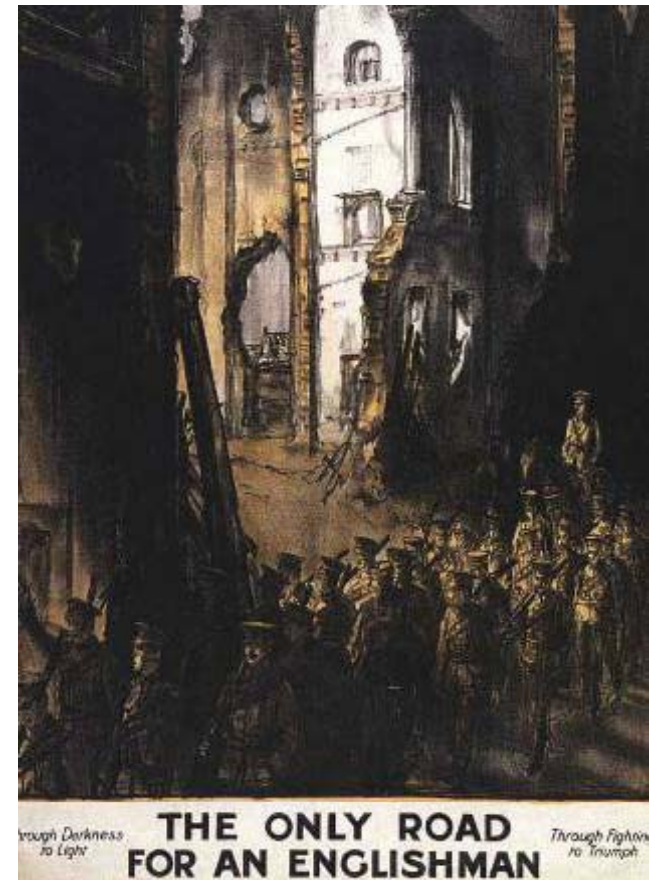

PATRICK TOSANI:

MANUEL VILARINO:

WORLD WAR 1 POSTERS:

Frank Brangwyn

D Charles Fouquay

G Spenser Pryse

POSTER DESIGNS FOR PERFORMANCE:

Toulouse- Lautrec