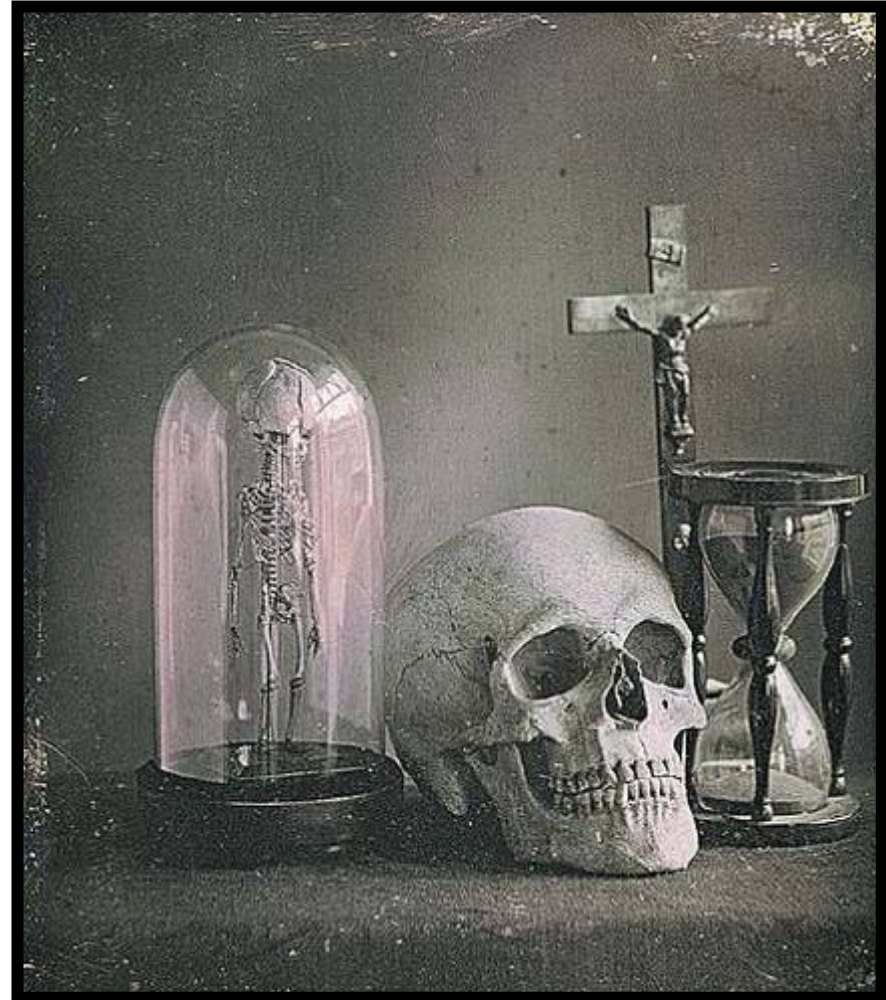

Their work consists of sculpted piles of their own household rubbish which are lit to project Shadow sculptures. They manipulate and transform mundane materials to have new meanings and to challenge the viewers expectations of art.

Billingham Richard

Cartier-Bresson matisse

Coburn Alvin Langdon 1000 windows

Dauerre, Louis fossils 1839

Dubosque, Louis still life with skull 1850 daguerrotype

Bipolar Horizon
Photograph - Sports center
2006