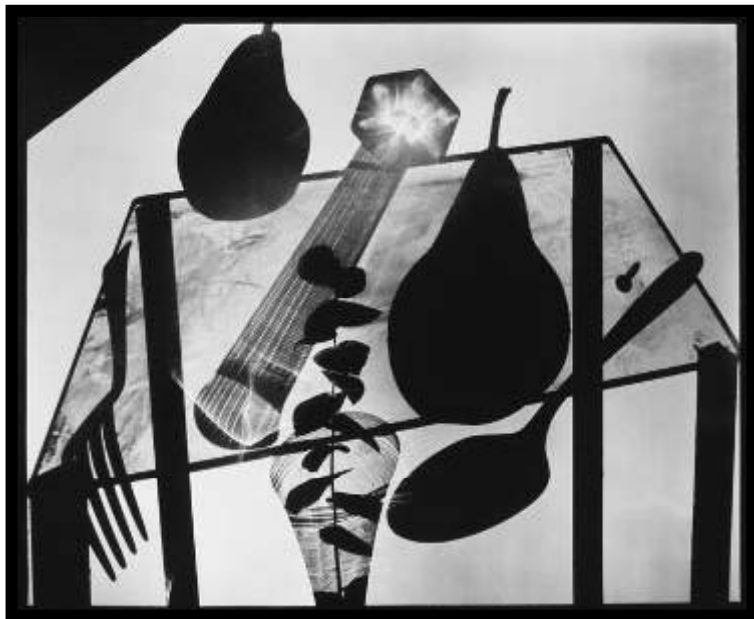

Their work consists of sculpted piles of their own household rubbish which are lit to project Shadow sculptures. They manipulate and transform mundane materials to have new meanings and to challenge the viewers expectations of art.

Hermnasen, Siri swimming pool 2006

Llewelyn, John Vase with fruit 1854 colloidion

Morell Abelardo My broken glasses full

Morell, Abelardo Ten Sunspots

Morell, Abelardo Still Life Pears

Groover Jan vintage kitchen still lives feb_06

Friedlander Lee Portland

Friedlander Lee Philadelphia 1961