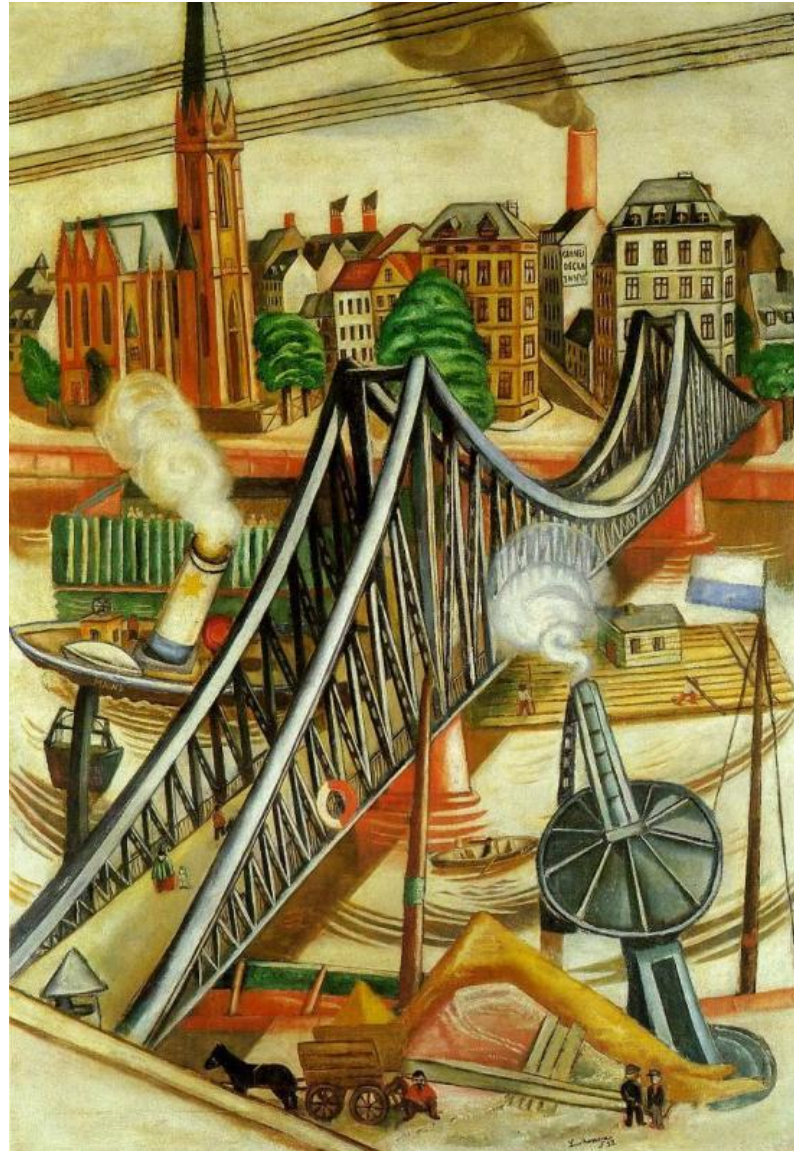

ARCHITECTURAL FEATURES

Whistler- Nocturne in Blue and Gold: Battersea Bridge

Beckman, Max- The Iron Footbridge- 1922

Buffet, Bernard- De Kerk te Grisy 1976

Kiefer, Anselm- Parsifal III- 1973

Kiefer, Anselm- Urd Werdande Skuld- 1983

Lowry C S- The Pond- 1950

Picasso, Pablo- factory at Horta de Ebro- 1909

Piper, John- Covehithe Church- 1983

shipping-container-google

Thomas Hillier- grad ravenbourne 2004

Wright of Derby, Joseph- bridge through a Cavern-1791