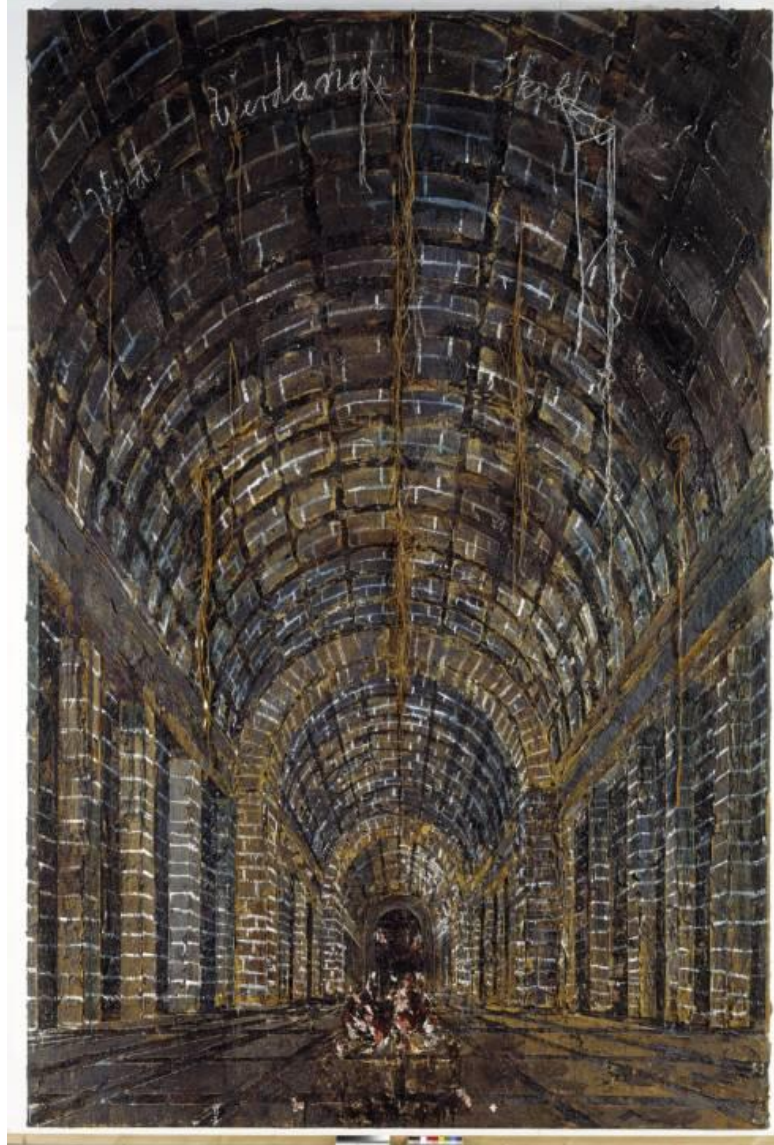

ARCHITECTURAL FEATURES

Whistler- Nocturne in Blue and Gold: Battersea Bridge

Beckman, Max- The Iron Footbridge- 1922

Buffet, Bernard- De Kerk te Grisy 1976

Kiefer, Anselm- Parsifal III- 1973

Kiefer, Anselm- Urd Werdande Skuld- 1983

Lowry C S- The Pond- 1950

Picasso, Pablo- factory at Horta de Ebro- 1909

Piper, John- Covehithe Church- 1983

shipping-container-google

Thomas Hillier- grad ravenbourne 2004

Wright of Derby, Joseph- bridge through a Cavern-1791