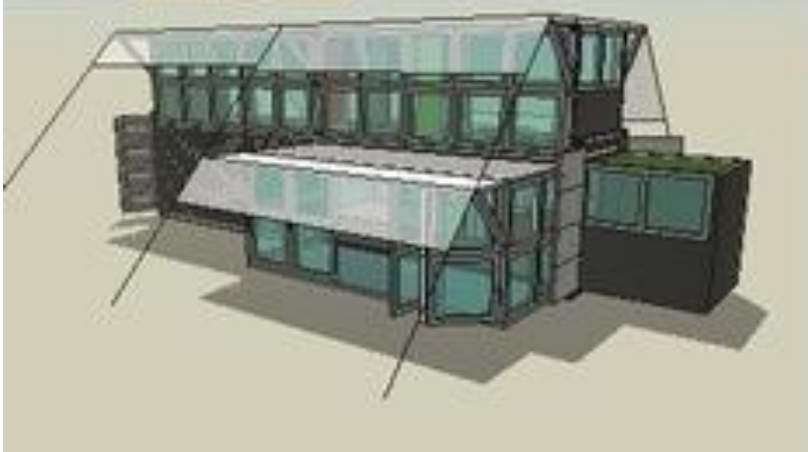

shipping-container-google